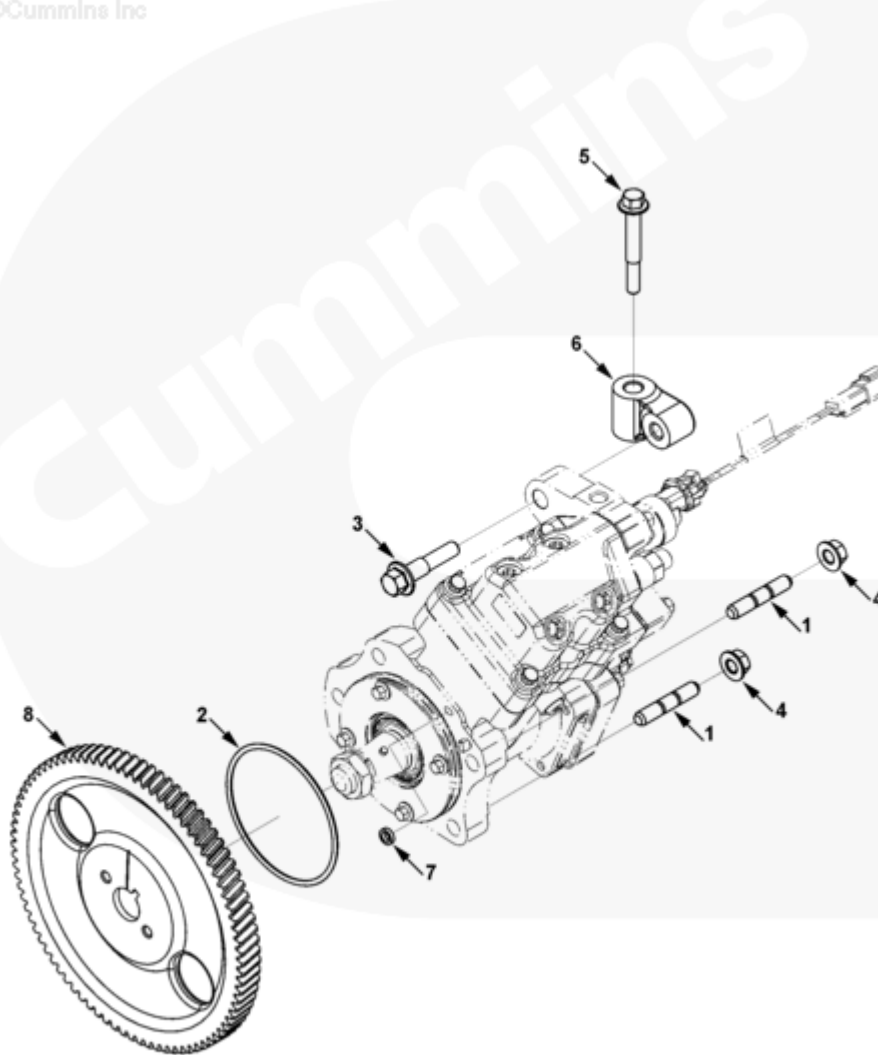

Parts Catalog - Option Detail

Electronic Parts Catalog - Option Detail				
Option	Group	Graphic	Film Card	Date
FP90238-04	05.03	fp967gt	Z	01-JAN-13
Engines	6C8.3, C GAS PLUS CM556, G8.3, G8.3 CM558, GTA8.3 CM558, ISC CM2150, ISC CM554, ISC CM850, ISC8.3 CM2250, ISC8.3 G CM2180 C101, ISL CM2150, ISL CM554, ISL CM850, ISL G CM2180, ISL8.9 CM2150 L110, ISL8.9 CM2880 L112, ISL9 CM2150 SN, ISL9 CM2250, ISL9 CM2350 L101, ISL9 CM2350 L111, ISLE4 CM850, L GAS PLUS CM556, L8.9, L8.9 L121, L8.9G CMOH2.0 L125B, L9 CM2350 L116B, L9 CM2350 L119B, L9 CM2350 L120C, L9 CM2350 L123B, L9.3 L105, L9.5 L117, L9N CM2380 L124B, QSC8.3 CM2250, QSC8.3 CM2880 C102, QSC8.3 CM554, QSC8.3 CM850(CM2850), QSL9 CM2250, QSL9 CM2250 L115, QSL9 CM2350 L102, QSL9 CM2350 L107, QSL9 CM2350 L118, QSL9 CM2350 L122, QSL9 CM554, QSL9 CM850(CM2850), QSL9 G CM558, QSL9 M CM2250 L106, QSL9.3 CM2880 L113			

fp967gt

Cart	Ref No	Part Number	Part Description	Required	Remarks
<input type="button" value="View My Cart"/>					
		FP90238-04	Fuel Pump Mounting		MR - MOUNTING, FUEL PUMP...(More)
					Engine Family: C and L
					Series
					Fuel Pump
					Manufacturer/Model:
					HPCR/Cummins
					Fuel Pump Mounting Pilot Bore
					Diameter (mm): 107
					Fuel Pump Mounting Flange
					Bolt Circle Diameter (mm):
					130
					Fuel Pump Mounting Holes:
					4 x M12 Thru
					DCEC May Use P/N 4988581
					Hexagon Flange Nut in Place
					3902662 Hexagon Flange Nut
					TCL and TEL May Use P/N
					5310810 Fuel Pump Gear in
					Place of P/N 5284142 Fuel
					Pump Gear
<input type="checkbox"/>	1	3282372	Double End Plain Stud	4	
<input type="checkbox"/>	2	3899283	O-Ring Seal	1	
<input type="checkbox"/>	3	3902116	Hexagon Flange Head Cap Screw	1	M12 x 1.75 x 50
<input type="checkbox"/>	4	3902662	Hexagon Flange Nut	4	M10 x 1.50
<input type="checkbox"/>	5	3904446	Hexagon Flange Head Cap Screw	1	M10 X 1.50 X 70.
<input type="checkbox"/>	6	3979337	Fuel Pump Support	1	
<input type="checkbox"/>	7	5272819	Rectangular Ring Seal	1	